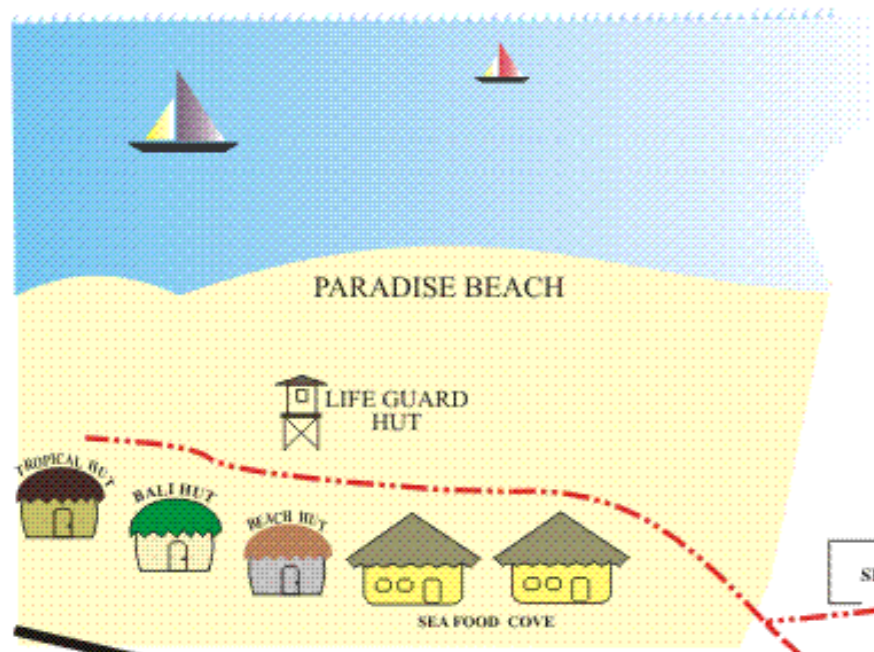

LAYOUT OF MOUNT LAVINIA HOTEL

- LEVEL 01
- LEVEL 02
- LEVEL 03

FOLLOW THE ORANGE DOTTED LINE TO

- ◆ Court Yard
- ◆ Shopping Arcade
- ◆ The Hut (Night Club)
- ◆ Spa
- ◆ Rest Rooms
- ◆ Seafood Cove
- ◆ Beach Hut
- ◆ Laundry Outlet
- ◆ Bali Hut
- ◆ Tropical Hut
- ◆ Banquet Office

FOLLOW THE BLUE DOTTED LINE TO

- ◆ Lobby
- ◆ Lobby Bar
- ◆ Business Centre
- ◆ Governor's Restaurant
- ◆ The Terrace
- ◆ Lighthouse Bar
- ◆ Pool Terrace
- ◆ La Fontaine
- ◆ Museum

← TO GALLE

→ TO COLOMBO